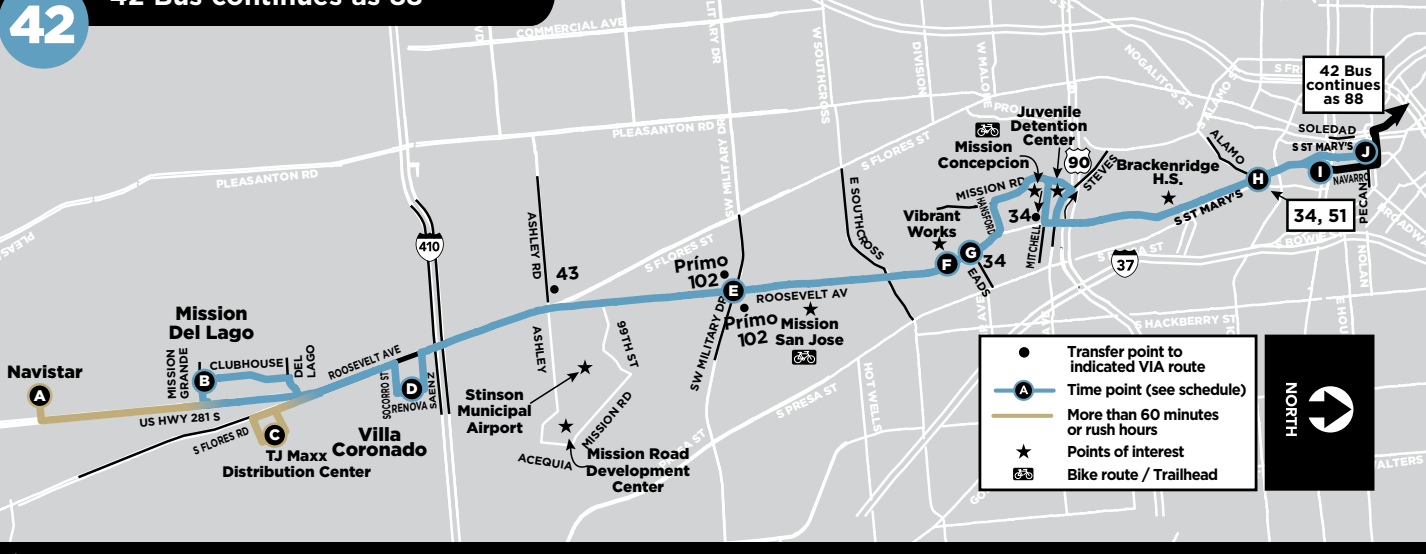

42 42 Bus continues as 88

MONDAY - FRIDAY

NORTHBOUND: TRAVELS FROM A → I

A	B	C	D	E	F	G	H	I
Navistar	Mission Del Lago	TJ Maxx @ S. Flores	Renova & Sanco	Roosevelt & Military Dr.	Vibrant Works	Eads & Roosevelt	Alamo & S. St. Mary's	Navarero & Villita

AM	B	C	D	E	F	G	H	I
FG4:10			4:15	4:23		4:29	4:39	4:41
5:08			5:13	5:21		5:27	5:37	5:39
5:28 (1)	5:30		5:36	5:45	5:52	5:53	6:05	6:08
	6:21 (1)		6:26	6:35	6:42	6:43	6:55	6:58
	7:03 (1)		7:08	7:17	7:24	7:25	7:37	7:40
	7:43 (1)		7:48	7:57	8:04	8:05	8:17	8:20
	8:25 (1)		8:30	8:39	8:46	8:47	8:59	9:02
	9:07 (1)		9:12	9:21	9:28	9:29	9:41	9:44
	9:47 (1)		9:52	10:01	10:08	10:09	10:21	10:24
	10:27 (1)		10:32	10:41	10:48	10:49	11:01	11:04
	11:07 (1)		11:12	11:21	11:28	11:29	11:41	11:44
	11:49 (1)		11:54	12:03	12:10	12:11	12:23	12:26
PM			12:34	12:43	12:50	12:51	1:03	TG 1:06
	1:09 (1)		1:14	1:23	1:30	1:31	1:43	1:46
	1:49 (1)		1:54	2:03	2:10	2:11	2:23	2:26
	2:29 (1)		2:34	2:43	2:50	2:51	3:03	3:06
	3:24 (1)		3:29	3:38	3:45	3:46	3:58	4:01
	3:48 (1)(3)	3:52	3:57	4:06	4:13	4:14	4:26	4:29
4:24 (1)	4:27		4:33	4:42	4:49	4:50	5:02	5:05
	5:07 (1)		5:12	5:21	5:28	5:29	5:41	5:44
	5:51 (1)		5:56	6:05	6:12	6:13	6:25	6:28
	6:29 (1)		6:34	6:43	6:50	6:51	7:03	7:06
	7:07		7:12	7:21	7:28	7:28	7:39	7:42
	7:47		7:52	8:01	8:08	8:08	8:19	8:22
	8:27		8:32	8:41	8:48	8:48	8:59	9:02
	9:10		9:15	9:23	9:29	9:29	9:39	9:41
	9:44 (2)		9:49	9:57		10:03	10:13	10:15

SOUTHBOUND: TRAVELS FROM J → A

J	H	G	F	E	D	C	B	A
Pecan & S. St. Mary's	Alamo & S. St. Mary's	Eads & Roosevelt	Vibrant Works	Roosevelt & Military Dr.	Renova & Sanco	TJ Maxx @ S. Flores	Mission Del Lago	Navistar

AM	B	C	D	E	F	G	H	I
FG 4:10 (3)	4:17		4:27			4:32	4:39	4:43
4:40	4:47		4:57			5:02	5:09	4:43
5:30	5:37		5:47			5:52	5:59	5:13
6:10 (1)	6:19		6:32	6:33	6:39	6:49		5:16
6:44 (1)	6:53		7:06	7:07	7:13	7:23		6:04
7:25 (1)	7:34		7:47	7:48	7:54	8:04		6:54
8:04 (1)	8:13		8:26	8:27	8:33	8:43		7:28
8:49 (1)	8:58		9:11	9:12	9:18	9:28		8:09
9:36 (1)	9:45		9:57	9:58	10:04	10:14		8:48
10:16 (1)	10:25		10:37	10:38	10:44	10:54		9:33
10:56 (1)	11:05		11:17	11:18	11:24	11:34		10:19
11:36 (1)	11:45		11:57	11:58	12:04	12:14		10:59
11:36 (1)	11:45		11:57	11:58	12:04	12:14		11:39
								12:19
PM			12:25	12:37	12:38	12:44	12:54	
12:16 (1)	12:25		12:37	12:38	12:44	12:54		12:59
FG 12:56 (1)	1:05		1:17	1:18	1:24	1:34		1:39
1:36 (1)	1:45		1:57	1:58	2:04	2:14		2:19
2:10 (1)	2:19		2:31	2:32	2:39	2:50		2:55
2:51 (1)	3:00		3:13	3:14	3:21	3:32		3:37
3:26 (1)	3:35		3:48	3:49	3:56	4:07		4:11
4:06 (1)	4:15		4:28	4:29	4:36	4:47		4:15
4:55 (1)	5:04		5:17	5:18	5:25	5:36		5:41
5:34 (1)	5:43		5:56	5:57	6:04	6:14		6:19
6:16 (1)	6:24		6:35	6:36	6:42	6:52		6:57
6:52	7:00		7:11	7:11	7:17	7:27		7:32
7:35	7:43		7:54	7:54	8:00	8:10		8:15
8:08	8:16		8:27	8:27	8:33	8:43		8:48
8:48	8:56		9:07	9:07	9:12	9:20		9:25
9:24	9:31		9:40	9:40	9:45	9:53		9:58
	L 10:34		10:43		10:48			TG 9:58
	L 11:34		11:43		11:48			
	L 12:34		12:43		12:48			

- 1 - Service to Vibrant Works.
- 2 - To downtown only.
- 3 - Service to TJ Maxx Distribution Center.

L - Indicates routes that are modified for "lineup". Every night at 10:30 p.m., 11:30 p.m. and 12:30 a.m., buses from many routes line up together downtown to give riders a last chance to transfer before they make final runs and return to the garage.