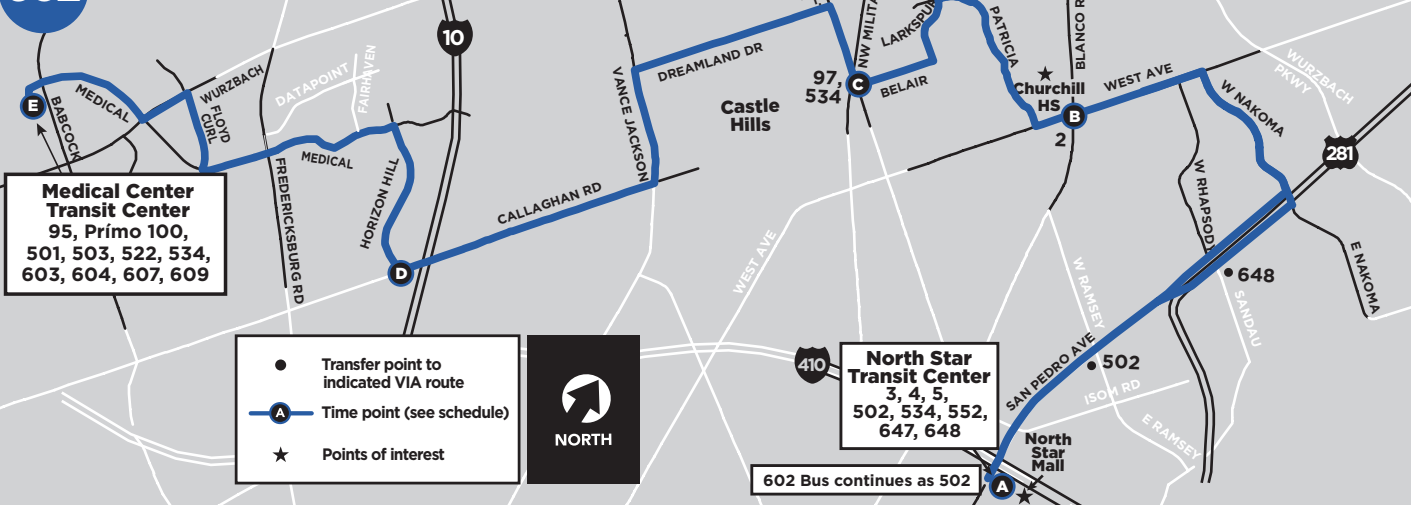

602 602 Bus continues as 502

MONDAY - FRIDAY

WESTBOUND: TRAVELS A → E

A	B	C	D	E
North Star Transit Center	Blanco & West Ave.	Lockhill-Selma & Belair	Horizon Hill & Callaghan	Medical Center Transit Center
AM				
FG 5:05	5:14	5:21	5:33	5:45
FG 5:35	5:44	5:51	6:03	6:15
6:11	6:20	6:27	6:39	6:51
6:42	6:52	7:01	7:14	7:26
FG 7:02	7:12	7:21	7:35	7:48
7:22	7:32	7:41	7:55	8:08
7:53	8:03	8:12	8:26	8:39
8:26	8:36	8:45	8:59	9:12
8:55	9:05	9:13	9:25	9:38
9:25	9:36	9:44	9:56	10:09
9:56	10:07	10:15	10:27	10:40
10:30	10:41	10:49	11:01	11:14
10:55	11:06	11:14	11:26	11:39
11:26	11:37	11:45	11:57	12:10
11:56	12:08	12:16	12:28	12:41
PM				
12:26	12:38	12:46	12:58	1:11
12:56	1:08	1:16	1:28	1:41
1:25	1:37	1:46	2:00	2:14
1:55	2:07	2:16	2:30	2:44
2:25	2:37	2:46	3:00	3:14
2:55	3:07	3:16	3:30	3:45
3:26	3:38	3:48	4:04	4:19
3:56	4:09	4:19	4:35	4:50
4:27	4:40	4:50	5:06	5:21
4:58	5:11	5:21	5:37	5:52
5:28	5:41	5:51	6:07	6:20
5:58	6:11	6:19	6:31	6:44
6:30	6:41	6:49	7:01	7:14
7:00	7:11	7:19	7:31	7:44
7:29	7:40	7:48	8:00	8:13
7:57	8:08	8:16	8:28	TG 8:41
8:29	8:40	8:48	9:00	9:12
9:29	9:39	9:47	9:59	TG 10:11
10:27	10:37	10:45	10:57	TG 11:09

EASTBOUND: TRAVELS FROM E → A

E	D	C	B	A
Medical Center Transit Center	Horizon Hill & Callaghan	Lockhill-Selma & Belair	Blanco & West Ave.	North Star Transit Center
AM				
FG 5:25	5:37	5:50	5:59	6:10
5:56	6:08	6:21	6:30	6:43
6:22	6:34	6:49	7:00	7:13
6:59	7:12	7:27	7:38	7:51
7:33	7:46	8:01	8:12	8:25
7:57	8:10	8:25	8:36	8:49
8:22	8:35	8:50	9:01	9:13
8:51	9:04	9:18	9:28	9:40
9:22	9:35	9:49	9:59	10:11
9:51	10:04	10:18	10:28	10:40
10:21	10:34	10:48	10:58	11:10
10:51	11:04	11:19	11:29	11:42
11:22	11:35	11:50	12:00	12:13
11:51	12:04	12:19	12:29	12:42
PM				
12:21	12:34	12:49	12:59	1:12
12:51	1:04	1:19	1:29	1:42
1:21	1:34	1:49	1:59	2:13
1:51	2:05	2:20	2:30	2:44
2:22	2:36	2:51	3:01	3:15
2:52	3:06	3:21	3:31	3:45
3:22	3:36	3:52	4:02	4:16
3:53	4:08	4:24	4:34	4:48
4:25	4:40	4:56	5:06	5:20
4:56	5:11	5:27	5:37	5:51
5:28	5:43	5:59	6:09	6:21
6:03	6:16	6:30	6:38	6:50
6:28	6:41	6:55	7:03	7:15
6:58	7:11	7:25	7:33	7:45
7:27	7:40	7:54	8:02	8:14
7:55	8:08	8:22	8:30	TG 8:41
8:26	8:39	8:52	9:00	9:11
9:25	9:37	9:50	9:58	TG 10:09

FG & TG - From or to VIA garage at 1021 San Pedro

SAFETY TIPS
If you're late, just wait. Chasing a moving bus can be dangerous and deadly. Get a grip- use handrails at all times as the bus may stop suddenly. Remain seated until the bus has completely stopped. Watch your footing, especially while boarding and exiting.

LOST AND FOUND
VIA METRO CENTER
1021 San Pedro, San Antonio, Texas 78212
Hours of operation: Monday through Friday 8a.m. - 5p.m.
(210) 362-2020 • (866) 362-2020
TTY (210) 362-2019 • VIAinfo.net