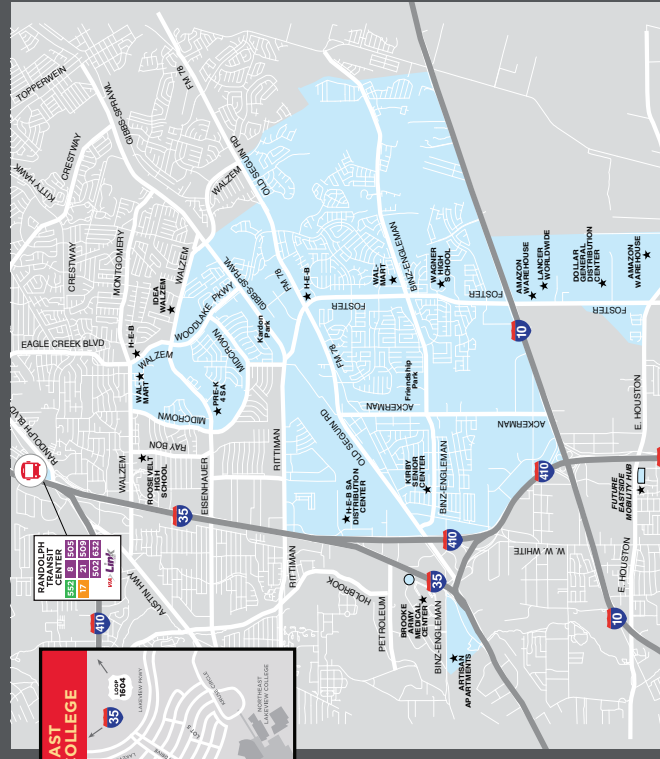

### Meet

A VIA Link van will meet you at a nearby **predetermined pick-up** location within the zone.

**VIA Link Randolph**

Every day, \* 5 a.m. - 10 p.m.

\*See inset for service hours to Northeast Lakeview College.

**New Service to Northeast Lakeview College**

Available within 30 minutes, 7 a.m. - 4 p.m.  
Other times, available within 60 minutes

**To/From VIA Link Randolph Zone**

Weekdays, 5 a.m. - 10 p.m.

**To/From VIA Link Naco Pass Zone**

Weekdays, \* 5 a.m. - 9:30 p.m.

**KEY**

- VIA LINK SERVICE ZONE
- ★ POPULAR DESTINATIONS
- TRAILHEAD
- MAIN TRANSFER POINT
- HIGHWAYS
- ADDITIONAL VIA LINK STOP

**VIA LINK NACO PASS**

**VIA LINK RANDOLPH**

**VIA LINK MADLA**

**VIA LINK MAINLAND**