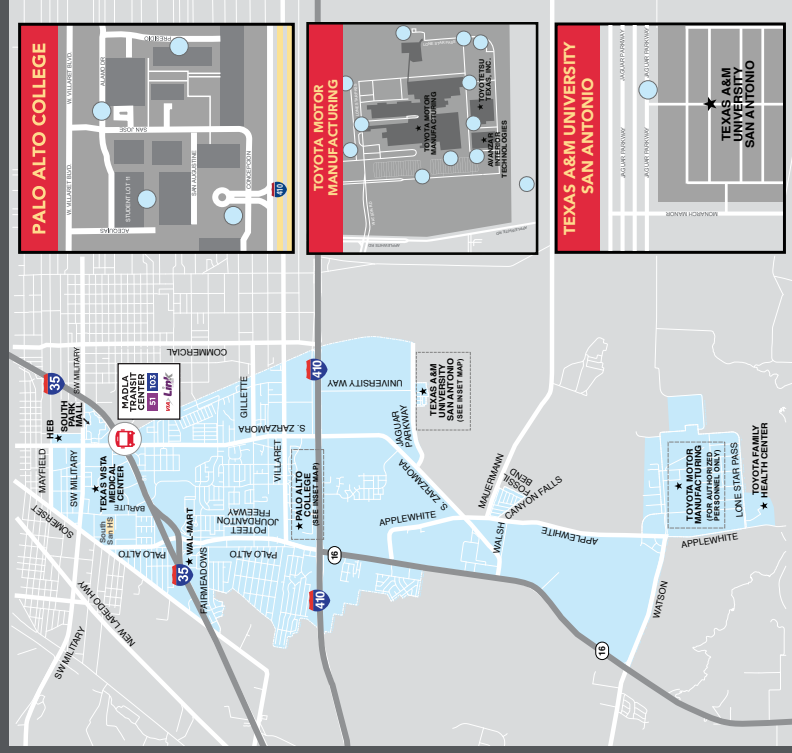

### Meet

A VIA Link van will meet you at a nearby **predetermined pick-up** location within the zone.

**VIA Link Randolph**

Every day, \* 5 a.m. - 10 p.m.

\*See inset for service hours to Northeast Lakeview College.

**New Service to Northeast Lakeview College**

Available within 30 minutes, 7 a.m. - 4 p.m.  
Other times, available within 60 minutes

**To/From VIA Link Randolph Zone**

Weekdays, 5 a.m. - 10 p.m.

**To/From VIA Link Naco Pass Zone**

Weekdays, \* 5 a.m. - 9:30 p.m.

**KEY**

- VIA LINK SERVICE ZONE
- ★ POPULAR DESTINATIONS
- TRAILHEAD
- MAIN TRANSFER POINT
- HIGHWAYS
- ADDITIONAL VIA LINK STOP

**VIA LINK NACO PASS**

**VIA LINK RANDOLPH**

**VIA LINK MADLA**

**VIA LINK MAINLAND**