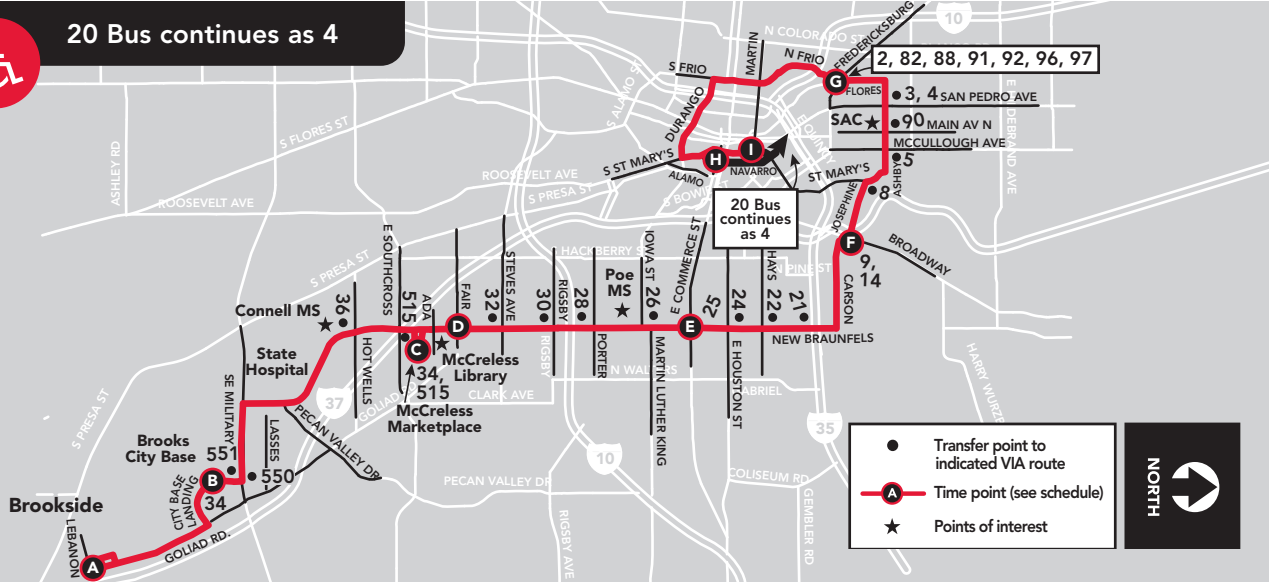

20

20 Bus continues as 4

- Transfer point to indicated VIA route
- A Time point (see schedule)
- ★ Points of interest

MONDAY - FRIDAY

NORTHBOUND: TRAVELS FROM A → H

A	B	C	D	E	F	G	H
Lebanon & Goliad Rd.	City Base Landing	McCreless Marketplace	New Braunfels & Fair Ave.	New Braunfels & Commerce	Josephine & Broadway	Flores & Fred. Rd.	Navarro & Villita
	★	★					
AM							
FG 4:25	4:28	4:38	4:40	4:50	5:02	5:10	5:25
FG 5:25	5:28	5:38	5:40	5:50	6:02	6:10	6:25
		FG 5:51	5:53	6:03	6:15	6:23	6:40
	5:51	6:04	6:06	6:16	6:28	6:38	6:55
	5:54	6:17	6:19	6:30	6:43	6:53	7:10
FG 6:18	6:21	6:32	6:34	6:45	6:58	7:08	7:25
		6:47	6:49	7:00	7:13	7:23	7:40
6:42	6:45 / 6:51	7:02	7:04	7:15	7:28	7:38	7:55
		FG 7:17	7:19	7:30	7:43	7:53	8:10
		7:32	7:34	7:45	7:58	8:08	8:25
7:16	7:19 / 7:33	7:44 / 7:47	7:49	8:00	8:13	8:23	8:40
		8:02	8:04	8:15	8:28	8:38	8:55
7:49	7:52 / 8:03	8:14 / 8:17	8:19	8:30	8:43	8:53	9:10
		8:32	8:34	8:45	8:58	9:08	9:25
8:19	8:22 / 8:35	8:46	8:48	9:00	9:13	9:23	9:40
		9:01	9:03	9:15	9:28	9:38	9:55
8:49	8:52 / 9:04	9:16	9:18	9:30	9:43	9:53	10:10
		9:31	9:33	9:45	9:58	10:08	10:25
9:21	9:24 / 9:34	9:46	9:48	10:00	10:13	10:23	10:40
		10:01	10:03	10:15	10:28	10:38	10:55
9:53	9:56 / 10:04	10:16	10:18	10:30	10:43	10:53	11:10
		10:31	10:33	10:45	10:58	11:08	11:25
10:23	10:26 / 10:34	10:46	10:48	11:00	11:13	11:23	11:40
		11:01	11:03	11:15	11:28	11:38	11:55
10:53	10:56 / 11:04	11:16	11:18	11:30	11:43	11:53	12:10
		11:31	11:33	11:45	11:58	12:08	12:25
11:23	11:26 / 11:34	11:46	11:48	12:00	12:13	12:23	12:40
		12:01	12:03	12:15	12:28	12:38	12:55
11:53	11:56 / 12:04	12:16	12:18	12:30	12:43	12:53	1:10
PM							
		12:31	12:33	12:45	12:58	1:08	1:25
12:23	12:26 / 12:34	12:46	12:48	1:00	1:13	1:23	1:40
		1:01	1:03	1:15	1:28	1:38	1:55
12:53	12:56 / 1:04	1:16	1:18	1:30	1:43	1:53	2:10
		1:31	1:33	1:45	1:58	2:08	2:25
1:18	1:21 / 1:34	1:46	1:48	2:00	2:13	2:23	2:40
		2:01	2:03	2:15	2:28	2:38	2:55
1:43	1:46 / 2:04	2:16	2:18	2:30	2:43	2:53	3:10
		2:31	2:33	2:45	2:58	3:08	3:25
2:13	2:16 / 2:33	2:46	2:48	3:00	3:13	3:23	3:40
		3:01	3:03	3:15	3:28	3:38	3:55
2:43	2:46 / 3:03	3:16	3:18	3:30	3:43	3:53	4:10
		3:31	3:33	3:45	3:58	4:08	4:25
3:13	3:16 / 3:33	3:46	3:48	4:00	4:13	4:23	4:40
		4:01	4:03	4:15	4:28	4:38	4:55